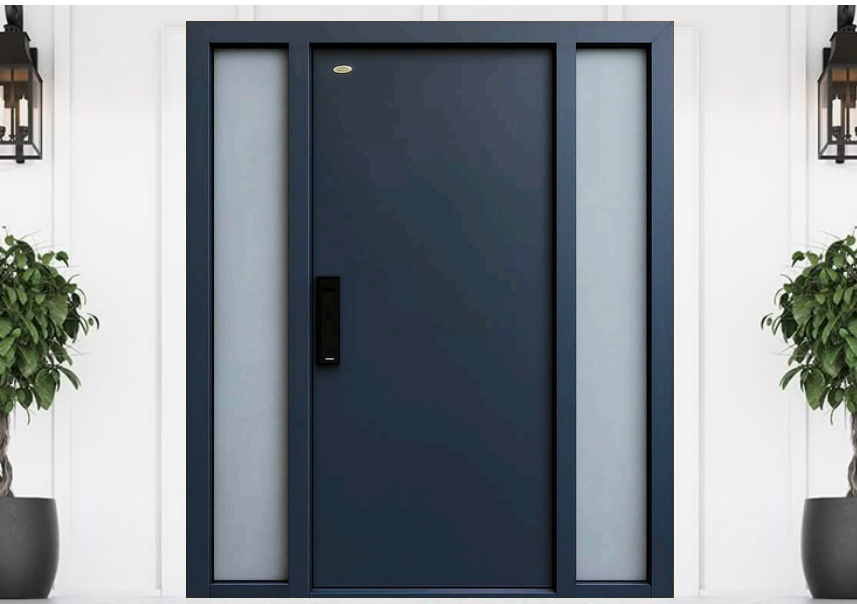

LUXULINE

WALL OPENING SIZES

SIZE	2134	2440
1200	✓	✓
1370	✓	✓
1525	✓	✓
1830	✓	✓
2134	✓	✓
2440	✓	✓

APPLICATIONS

- Hallways
- Living Spaces
- Office Doors
- Entry Doors

FINISHES

- Wood Finishes
- RAL Finishes

*Above mentioned measurements are in mm
300 mm = 1 feet

ELEGANCE

WALL OPENING SIZES

SIZE	2134	2440
1067	✓	
1200	✓	✓
1525	✓	✓
1830		✓
2130		✓

APPLICATIONS

- Hallways
- Living Spaces
- Office Doors
- Entry Doors